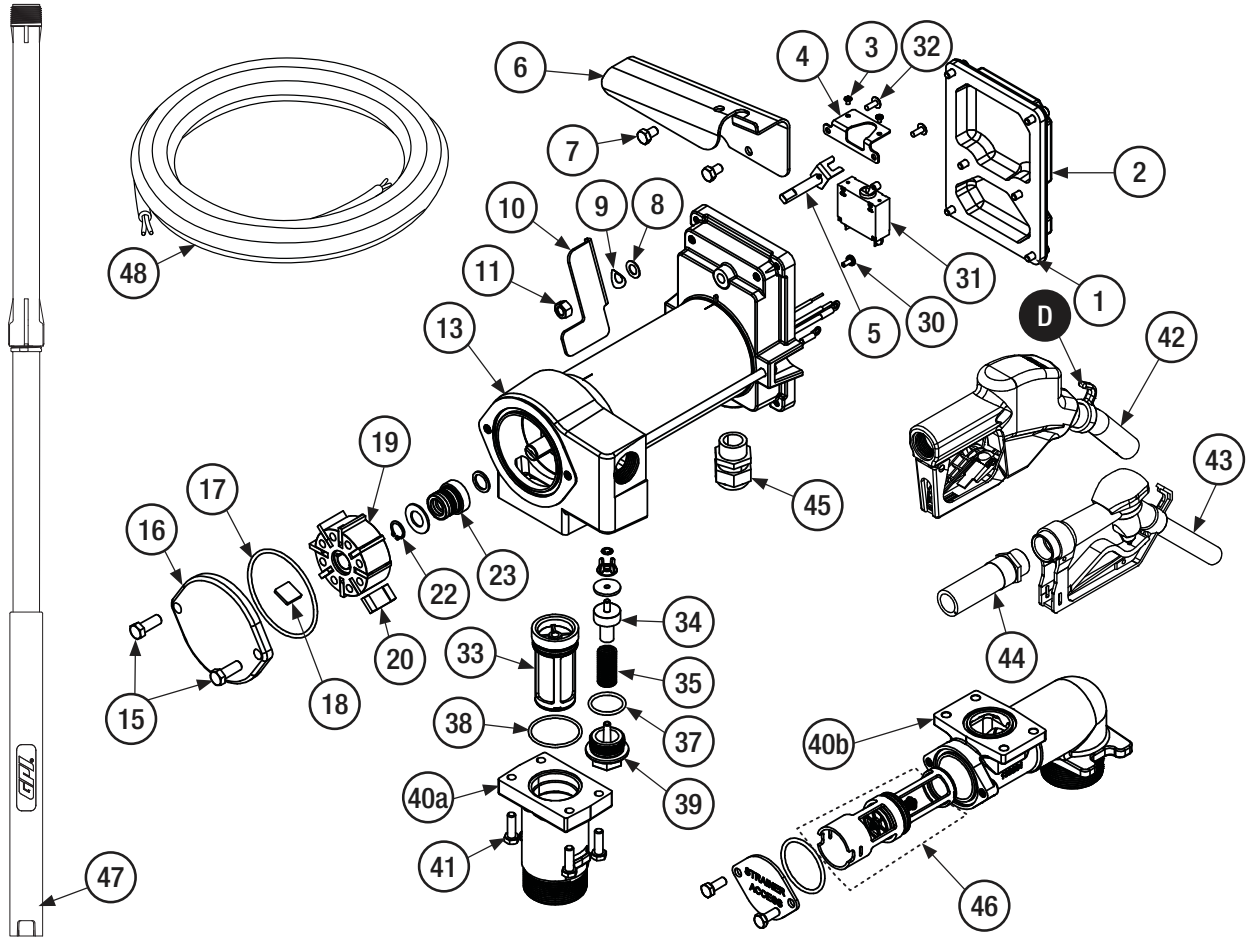

ILLUSTRATED PARTS DRAWING: M-3025 & M-3425

Individual Parts

Item No.	Part No.	Description	No. Req'd.
1	904007-15	Screw, Socket Head Cap, Hex, 1/4"-20 x 3/16" ...	6
2	133076-02	Cover, Conduit Box.....	1
3	904005-56	Screw, Pan Head, Stainless Steel, #6-32 x 3/16" ..	2
4	133078-1	Switch Mounting Bracket	1
5	133086-1	Switch Actuator Assy.....	1
6	13381101	Cover, Nozzle.....	1
7	904004-59	Screw, Hex Head Cap, 5/16-18 x 1/2".....	2
8	904006-16	Washer, Flat.....	1
9	904006-63	Washer, Spring.....	1
10	133081-1	Switch Lever.....	1
11	904006-62	Nut, Lock, Hex, Center Type, 3/8-16	1
13	133508-01	Spare Motor, 12-volt DC	1
13	133508-02	Spare Motor, 24-volt DC	1
15	904006-38	Screw, Hex Head, 3/8"-16 x 1".....	2
16	133032-02	Coverplate.....	1
17	901003-15	O-Ring, -237, 3.359 ID X .139, NBR, R/C or Kit A or C	1
18	121010-02	Motor Shaft Key or Kit C	1
19	133022-501	Rotor.....	1
20	133020-1	Vane, Carbon or Kit C	8
22	904006-33	Ring, Retaining, 1/16" Diameter, Carbon Steel or Kit B	1
23	906006-53	Shaft Seal or Kit B	1
30	904006-70	Screw, Ground, Binding Head, #10-32 x 3/8".....	1
31	902006-555	Switch, Circuit Breaker for 12 VDC.....	1
31	902006-60	Switch/Motor Protector for 24 VDC Motor.....	1
32	904002-25	Screw, Machine, Truss Head, #10-32 x 1/2".....	2
33	133102-501	Filter Assy.....	1
34	133505-01	Poppet Assy Kit.....	1
35	133182-01	Poppet Spring.....	1
37	901002-50	O-Ring, -916, 1.171 ID X .116, NBR, R/C or Kit A	1